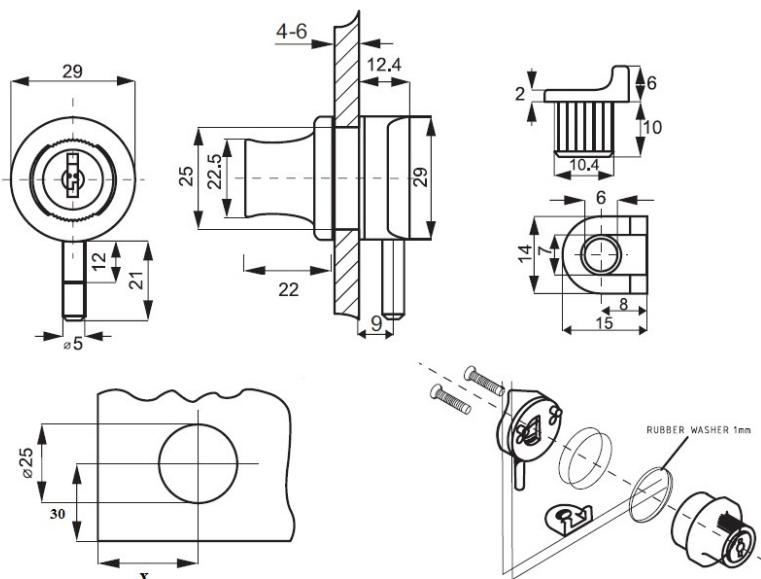

PRODUCT SHEET

Description:

Glass Door Lock MIC-689, Body Only, Chrome Pl, F/#J11+#J12, No Cylinder

Item number:

14.09.159-0

Units	Box	Carton	HS Code	Barcode
Pcs.	20	200	8301300000	
				5704866046435

SISO A/S